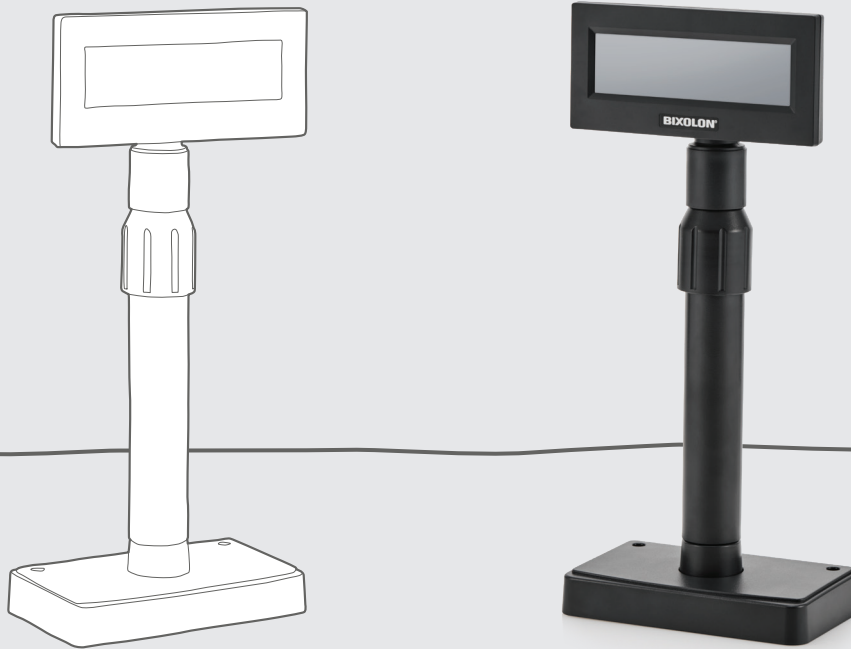

# BCD-2000

Customer Display

Retail

Banking

Customer Service Center

Hospital

# Fast, Easy to Read

① Horizontal ② Vertical ③ Font space ④ line space

00000	Center Alignment
00000	Left Alignment
00000	Right Alignment

Easy plug

Made for

## Improved Performance

- Flexible character alignment on display (Horizontal, vertical, font space and line space)
- Adjust alignment (Center, left and right)
- Maximum 120 characters display
- Two character font available (8 x 16, 9 x 17)
- 250% enhanced reliability as compared BCD-1000/1100
- Simple download and display image by utility

## Highly Flexible Design

- Adjustable display height
- Optional wall mount
- 13° five option angle adjustor and 360° screen rotation
- Easy connection to the host via USB cable pass-through design