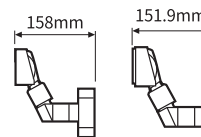

# Fast, Easy to Read

① Horizontal ② Vertical ③ Font space ④ line space

00000	Center Alignment
00000	Left Alignment
00000	Right Alignment

Easy plug

Made for

## Improved Performance

- Flexible character alignment on display (Horizontal, vertical, font space and line space)
- Adjust alignment (Center, left and right)
- Maximum 120 characters display
- Two character font available (8 x 16, 9 x 17)
- 250% enhanced reliability as compared BCD-1000/1100
- Simple download and display image by utility

**Character Type(Set)**  
95 Alphanumeric,  
6 International

**Character Font**  
8 x 16, 9 x 17

**Character Size**  
4.24 x 8.48 mm

**Character Space**  
0.03 mm

**Receive Buffer**  
1Kbytes

**Emulation**  
ESC/POS, CD5220, UTC Standard,  
UTC Enhance, PD6000

#### Exterior

**Body Color**  
Ivory / Dark-Gray

**Rotation Angle**  
Horizontal: +/-180  
Vertical: 52° (5 positions)

**Overall Dimension**  
BCD-2000A/AU: 162.5 x 97.6 x 167 ~ 521  
BCD-2000N/NU: 161 x 75.8 x 153 ~ 507  
BCD-2000DS: 220.4 x 105.4 x 174 ~ 528  
BCD-2000WA/WAU: 162.5x 166 x 189  
BCD-2000WN/WNU: 161 x 152 x 178  
BCD-2000WS: 220.4 x 173 x 193