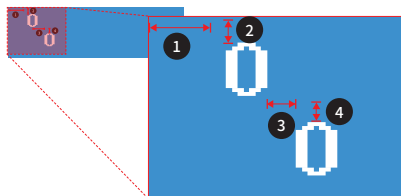

# Fast, Easy to Read

① Horizontal ② Vertical ③ Font space ④ line space

00000	Center Alignment
00000	Left Alignment
00000	Right Alignment

Easy plug

Made for

## Improved Performance

- Flexible character alignment on display (Horizontal, vertical, font space and line space)
- Adjust alignment (Center, left and right)
- Maximum 120 characters display
- Two character font available (8 x 16, 9 x 17)
- 250% enhanced reliability as compared BCD-1000/1100
- Simple download and display image by utility

## Highly Flexible Design

- Adjustable display height
- Optional wall mount
- 13° five option angle adjustor and 360° screen rotation
- Easy connection to the host via USB cable pass-through design