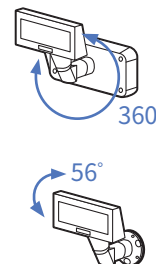

# Fast, Easy to Read

① Horizontal ② Vertical ③ Font space ④ line space

00000	Center Alignment
00000	Left Alignment
00000	Right Alignment

Easy plug

Made for

## Improved Performance

- Flexible character alignment on display (Horizontal, vertical, font space and line space)
- Adjust alignment (Center, left and right)
- Maximum 120 characters display
- Two character font available (8 x 16, 9 x 17)
- 250% enhanced reliability as compared BCD-1000/1100
- Simple download and display image by utility

## Highly Flexible Design

- Adjustable display height
- Optional wall mount
- 13° five option angle adjustor and 360° screen rotation
- Easy connection to the host via USB cable pass-through design